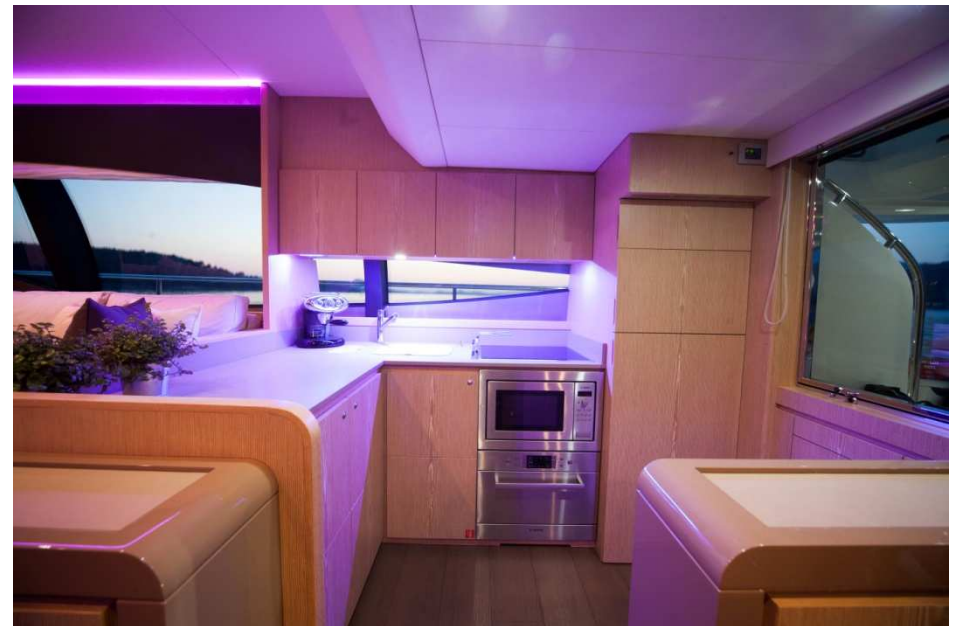

ENTERTAINMENT

Cockpit: BOSE loudspeakers with remote & amplifier, I-pod docking system,

Flybridge: Grill, BOSE loudspeakers with remote & amplifier

Saloon: 3D Smart tv Full HD LED LCD TV 93 cm, SAT TV, BOSE home cinema system / CD & DVD, I-pod docking system, WiFi Internet with WiFi printer/scanner, Audio multi room system, Video Media server / DLNA support, 65000 songs sound bank, Ambient RGB Led lighting

Master cabin: Panoramic side windows, Full HD led LCD TV 50 cm, SAT TV, I-pod docking station, Cd player

VIP cabin and twin cabins: LED LCD TV 50 cm, SAT TV

TENDER & SPORTWATER TOYS

Tender Williams turbo jet 285, Ski equipment, Snorkeling equipment, Wake bord, Water tube

OTHER FACILITIES

Ice maker, WiFi 3G Internet, Condaria air conditioning tropical all cabins, washing/drying machine, night vision camera, led lighting on sidewalk and Cockpit

Dubrovnik and Kimon are looking forward to meet you ...